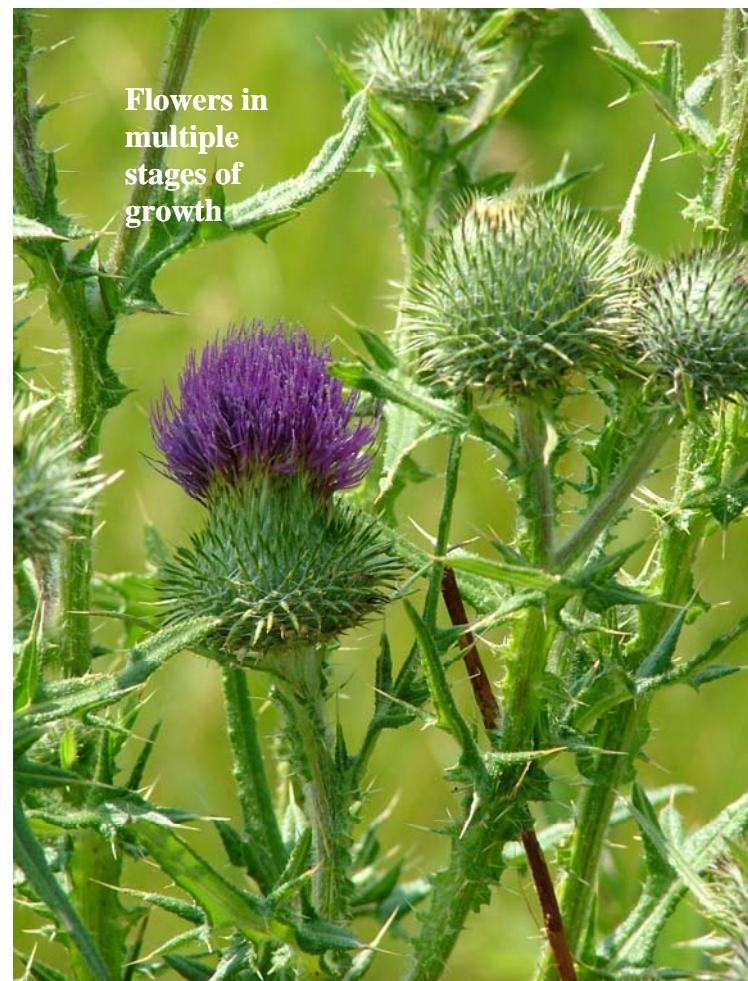

Flowers in multiple stages of growth