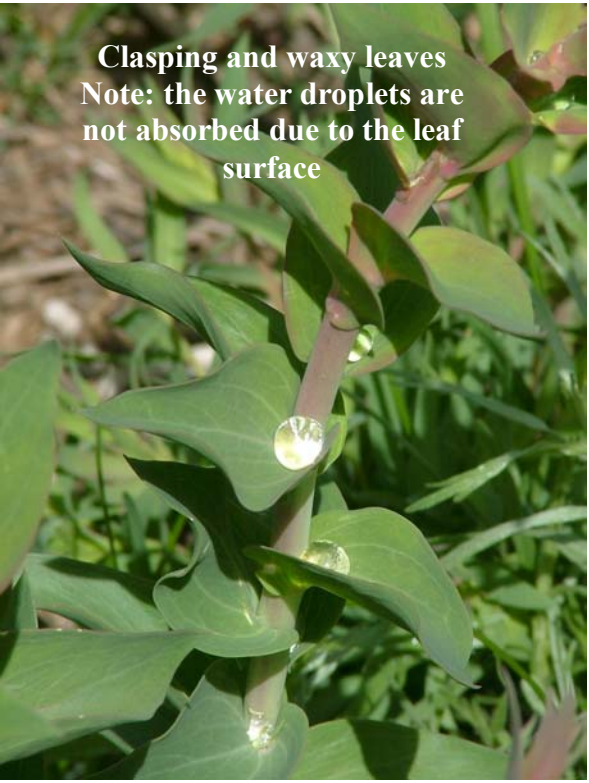

Snapdragon, multicolored flowers

TETON COUNTY WEED AND PEST DISTRICT

Dalmation toadflax *Linaria dalmatica* & *L. genistifolia*

Dalmation toadflax is a creeping root perennial that spreads by seeds and underground rhizomes. They have 'snapdragon' like flowers that are darker yellow at the upper leaf and lighter yellow towards the spur. They have blue green colored clasping leaves that are very waxy and alternate up the stem.

Clasping and waxy leaves
Note: the water droplets are not absorbed due to the leaf surface

Monoculture on flat ground

Monoculture on steep south facing slope